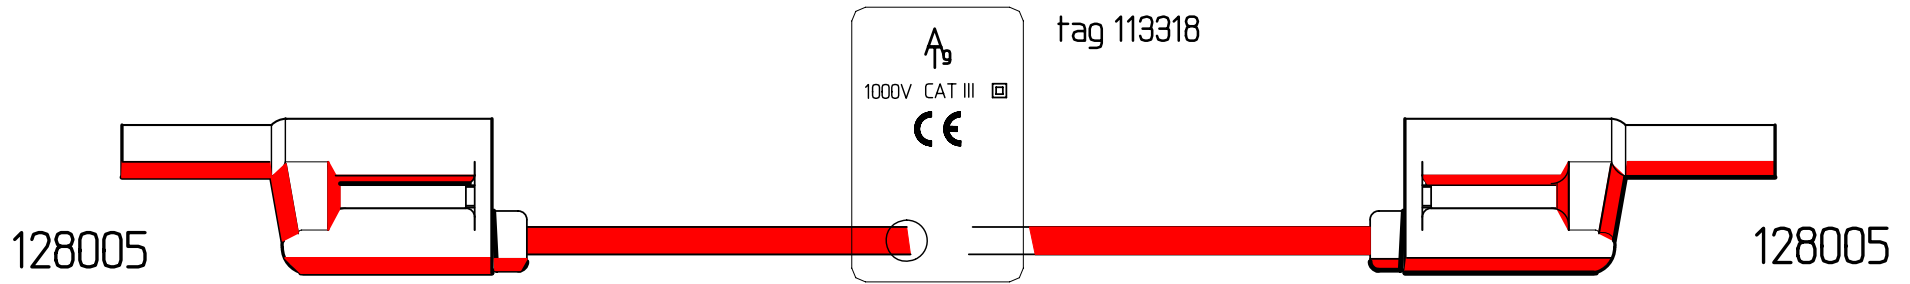

Date
05/05/99

Drn.By
Steve \$

Title
STACKABLE PLUG LEAD

ISSUE No.

05/05/99

PROD. ISSUE

1

Part No.
123680/SK-SK/1.2

This drawing is not to be disclosed to a third party without the authority from the company.©

Scale
N.T.S.

IEC 1010 COMPLIANT RATING
1000VOLTS CAT III 20 AMPS MAX. POL DEG. 2

ALL CABLE 1.0mm DOUBLE SILICONE 119054
1No. 123680 /SK-SK/1.2M